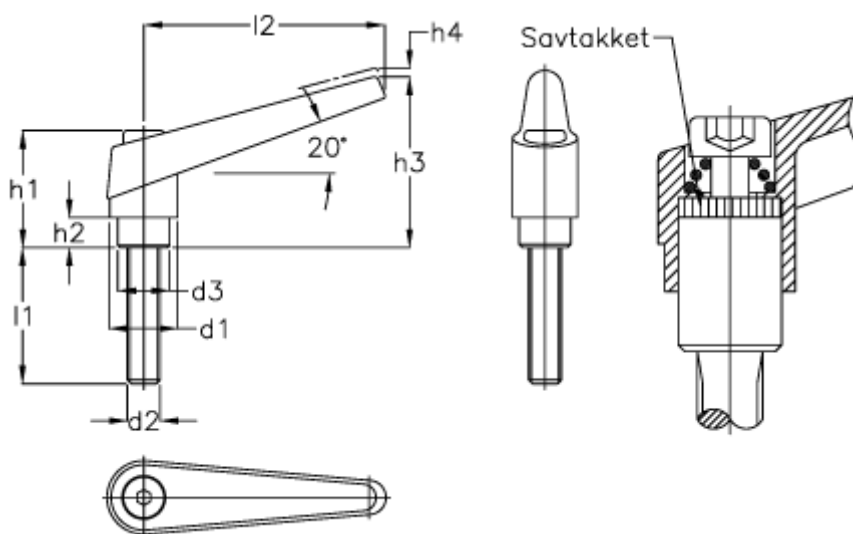

Article number: 20434789A

Description: E+G Adjustable hand lever  
GN101-14-M6x50- SW, matt black

## Measures

d1 = 14

l2 = 45

d2 = M6

d3 = 10.0

h1 = 25.0

h2 = 4.5

h3 = 35

h4 = 3.5

l1 = 50